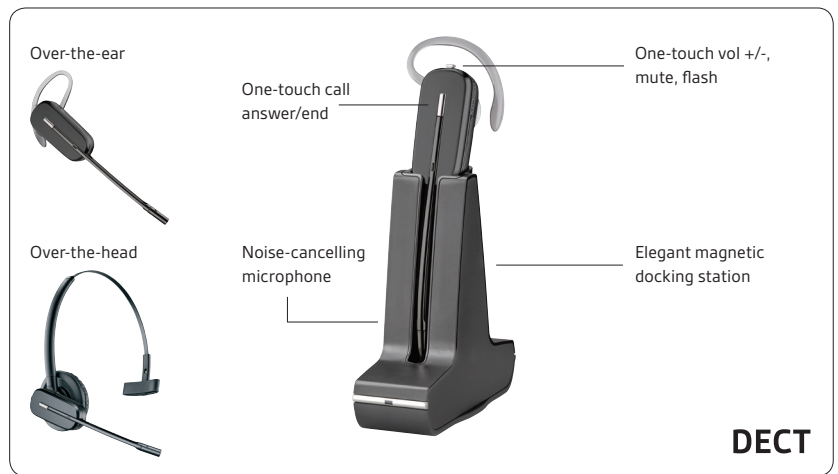

KEY FEATURES

- Wireless hands free solution for GAP compatible DECT phones
- Operates with enterprise DECT systems
- Discrete desk charger/headset holder
- Range: with DECT phones, up to 120m, 60m in typical office
- Range: with DECT cordless PBX, complete site roaming
- Answer/End, Mute and volume controls
- Up to 7 hrs talk time, 30 hrs standby time
- Choice of wearing styles; over-the-head, over-the-ear or behind-the-neck (optional accessory)

PAIRING WITH A DECT PHONE

Simply put the telephone base into pairing mode (usually press and hold a dedicated pair button or other multi-function button such as page), then put the headset into pairing mode and they will automatically find each other and pair. These headsets work with most GAP compatible DECT bases including: Gigaset range, BT Diverse 6000 series; BT Diverse 7000 series; Panasonic KXT Series; Philips ID & CS Series and many more. For a full list of compatible DECT phones that these headsets can be paired with, see plantronics.com.

SPECIFICATIONS

Wearing style	Earloop, headband, neckband (optional)
Microphone type	Noise-cancelling
Volume & mute control	Yes
Range when paired with a DECT phone	Same as handset
Range when paired with a DECT PBX	Site-wide roaming is possible (DECT-system dependent) on all models
Talktime	Up to 7 hours
Weight	22 g
Headset desk charger	Yes
Limited warranty	2 years